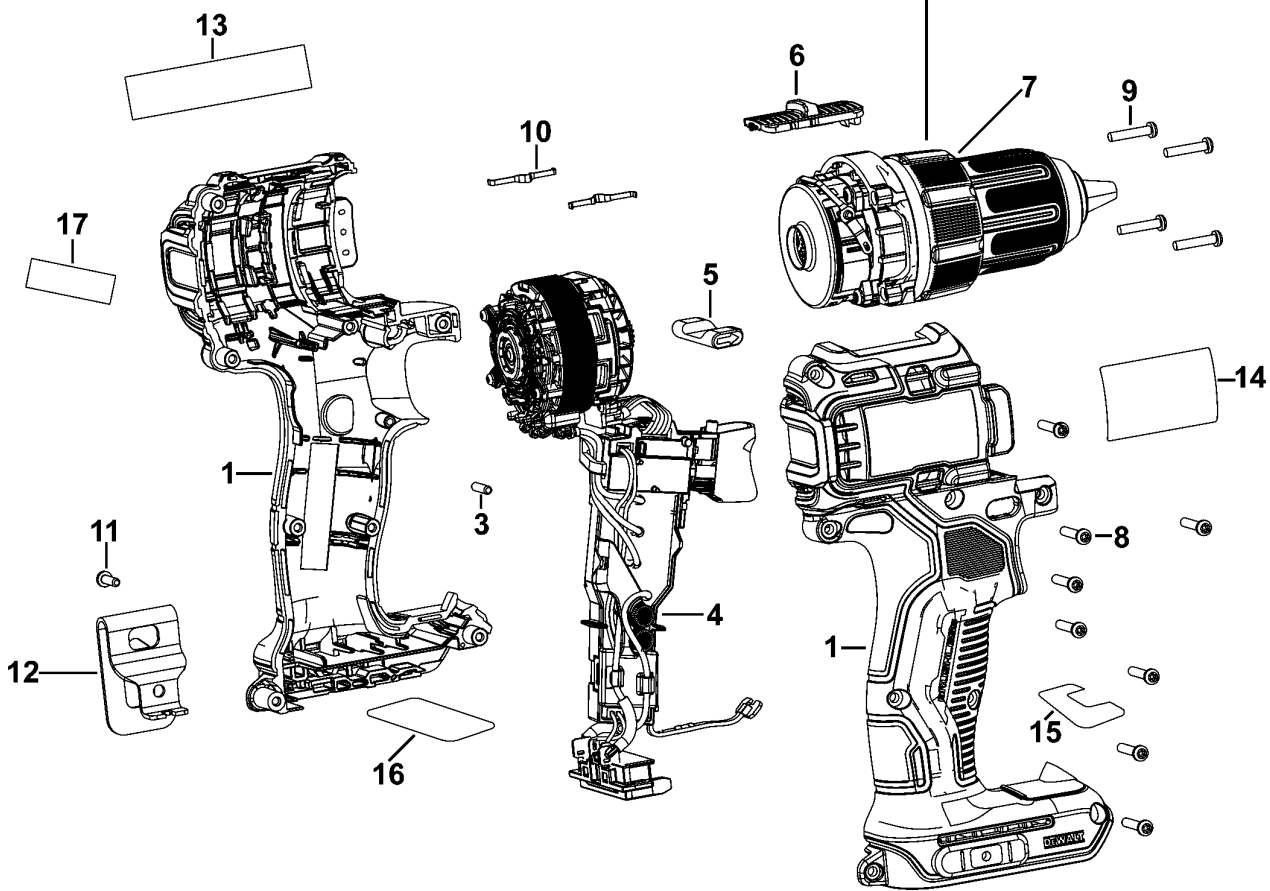

# DCD709 HAMMER DRILL 1

## Parts List DCD709 HAMMER DRILL 1

Item	Part Number	Qty	Part Description	General Description	Other Info	Repair Inst	Markets
1	N637986	1	HOUSING SA			No	QW
3	N071836	1	ROLL PIN			No	QW
4	N696820	1	MOTOR & SWITCH SA			No	QW
5	N399342	1	ACTUATOR FWD/REV			No	QW
6	N696450	1	SELECTOR SA			No	QW
7	N702455	1	TRANSMISSION SA			No	QW
8	N463678	8	SCREW			No	QW
9	N474504	4	SCREW			No	QW
10	N014681	2	LEAF SPRING			No	QW
11	N042665	1	SCREW			No	QW
12	N086039	1	HOOK			No	QW
13	N616498	1	BRAND LABEL			No	QW
14	N614903	1	RATING PLATE			No	QW
16	N592684	1	LABEL			No	QW
17	N618507	1	LABEL			No	QW
18	N696825	1	CLUTCH HOUSING KIT			No	QW
19	N602515	1	SPRING			No	QW
20	N544404	1	WASHER			No	QW
21	NA028712	1	SPRING			No	QW
22	N647198	1	HOLDER			No	QW
23	N543649	1	NUT			No	QW
24	N598613	1	GEAR			No	QW
25	N598614	1	GEAR			No	QW
26	N618571	1	WASHER			No	QW
27	N613395	1	WASHER			No	QW
28	N616763	1	SPRING			No	QW
29	N618143	1	COLLAR			No	QW
30	N696446	1	SPINDLE SA			No	QW
31	N039795	5	SCREW			No	QW
32	N196034	1	CHUCK KEYLESS	metal Chuck		No	QW
33	N092854	1	SCREW			No	QW
34	330004-27	1	BEARING NEEDLE			No	QW