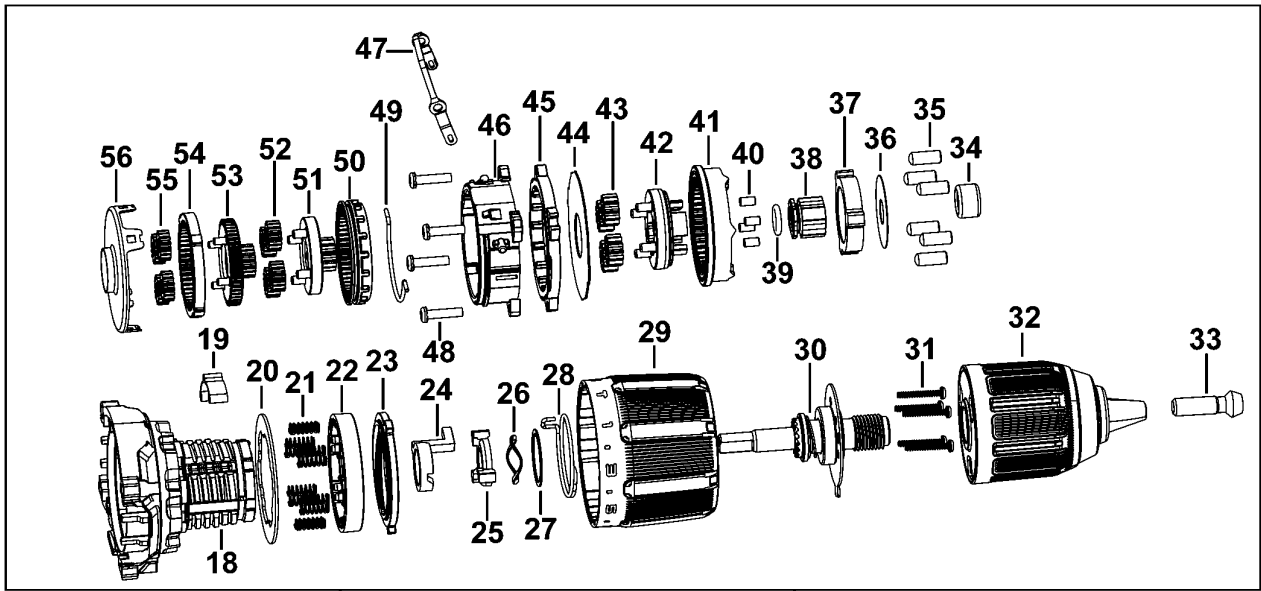

## Parts List DCD709 HAMMER DRILL 1

Item	Part Number	Qty	Part Description	General Description	Other Info	Repair Inst	Markets
1	N637986	1	HOUSING SA			No	QW
3	N071836	1	ROLL PIN			No	QW
4	N696820	1	MOTOR & SWITCH SA			No	QW
5	N399342	1	ACTUATOR FWD/REV			No	QW
6	N696450	1	SELECTOR SA			No	QW
7	N702455	1	TRANSMISSION SA			No	QW
8	N463678	8	SCREW			No	QW
9	N474504	4	SCREW			No	QW
10	N014681	2	LEAF SPRING			No	QW
11	N042665	1	SCREW			No	QW
12	N086039	1	HOOK			No	QW
13	N616498	1	BRAND LABEL			No	QW
14	N614903	1	RATING PLATE			No	QW
16	N592684	1	LABEL			No	QW
17	N618507	1	LABEL			No	QW
18	N696825	1	CLUTCH HOUSING KIT			No	QW
19	N602515	1	SPRING			No	QW
20	N544404	1	WASHER			No	QW
21	NA028712	1	SPRING			No	QW
22	N647198	1	HOLDER			No	QW
23	N543649	1	NUT			No	QW
24	N598613	1	GEAR			No	QW
25	N598614	1	GEAR			No	QW
26	N618571	1	WASHER			No	QW
27	N613395	1	WASHER			No	QW
28	N616763	1	SPRING			No	QW
29	N618143	1	COLLAR			No	QW
30	N696446	1	SPINDLE SA			No	QW
31	N039795	5	SCREW			No	QW
32	N196034	1	CHUCK KEYLESS	metal Chuck		No	QW
33	N092854	1	SCREW			No	QW
34	330004-27	1	BEARING NEEDLE			No	QW